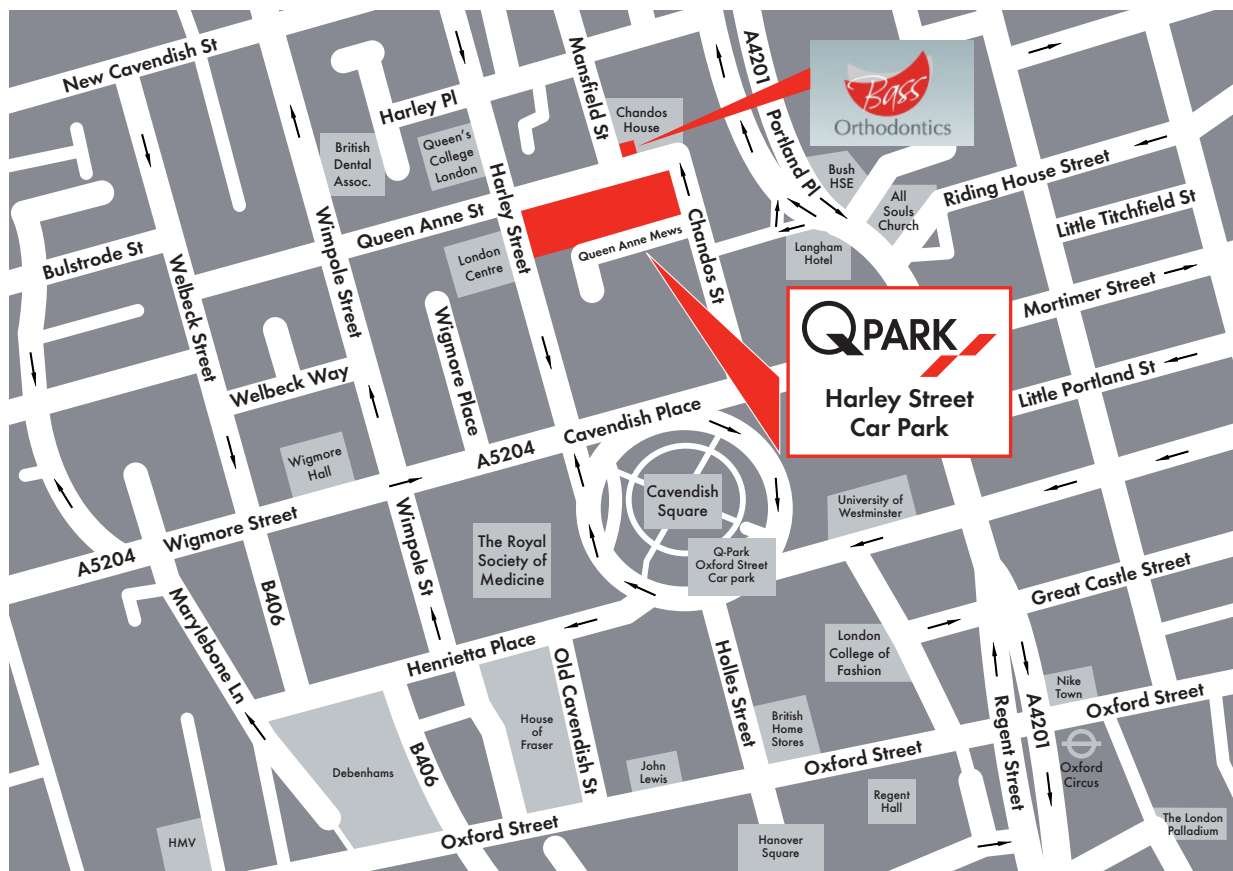

First Hour's Free Parking for Bass Orthodontics at Q-Park Harley Street

Address

Q-Park Harley Street
Queen Anne Mews
London
W1G 9LQ

Contact

0207 636 0838

Maximum vehicle height

1.82 metres

Parking spaces

345

Passenger lifts

2

Opening hours

24/7

By road to Q-Park Harley Street

From Regent Street turn left onto Portland Place, then turn right onto Chandos Street and take the first left into Queen Anne Mews.

Please request your Q-Park Discounted Parking Voucher from the Bass Orthodontics Reception.

By foot from Car Park to Bass Orthodontics

From the car park, walk to the end of Queen Anne Mews and turn left. Then follow the road round, until you see Bass Orthodontics on the right.

Address

Bass Orthodontics
4 Queen Anne Street
London
W1G 9LQ