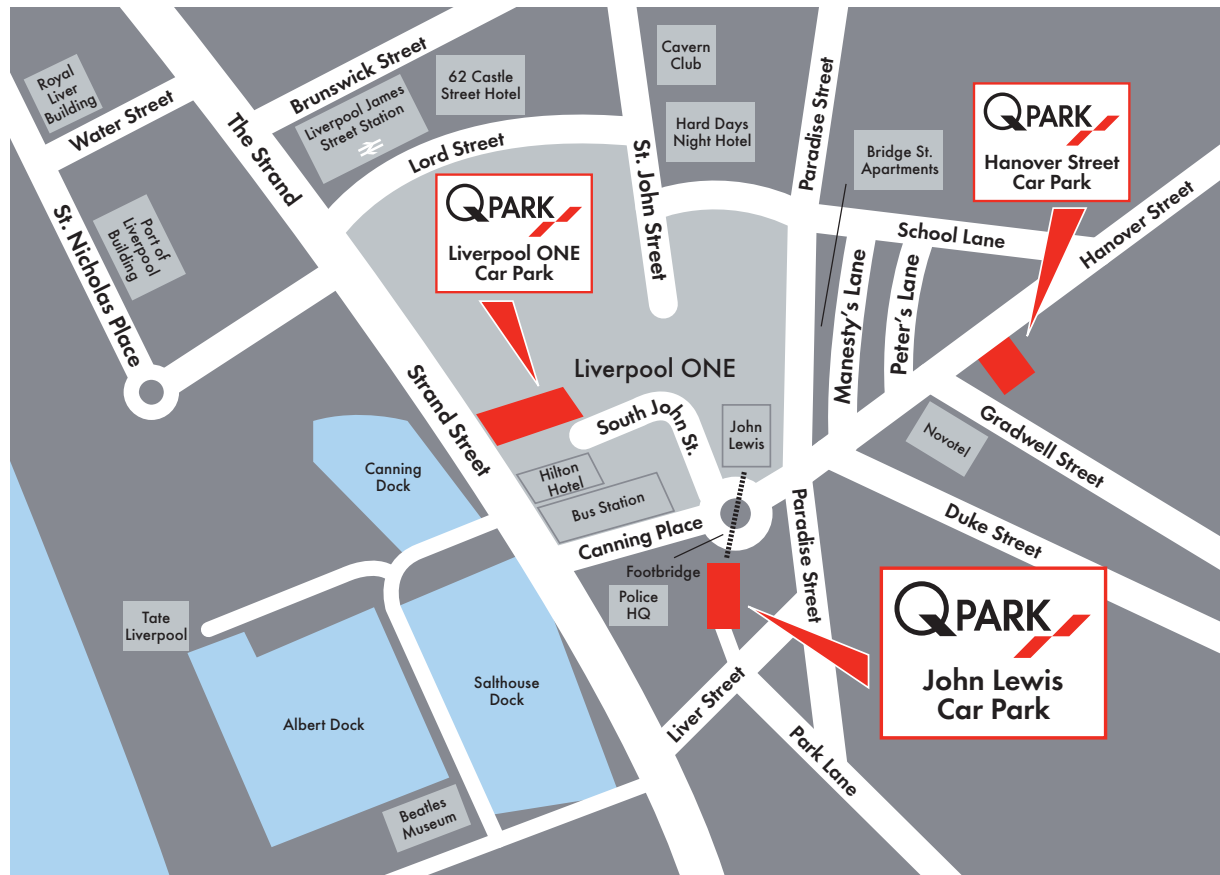

Q-Park John Lewis Liverpool City Centre

Address

Liver St
Liverpool
L1 8DH

Contact

0800 002 9308

Maximum vehicle height

2.1 metres

Parking spaces

581

Disabled bays

28

Passenger lifts

2

Opening hours

24/7

Q-Park John Lewis car park offers convenient access to the shops, restaurants, bars and cinema at Liverpool ONE with direct access to John Lewis Department Store via a footbridge. There are a number of additional services on offer to customers which include free baby buggy and umbrella hire.